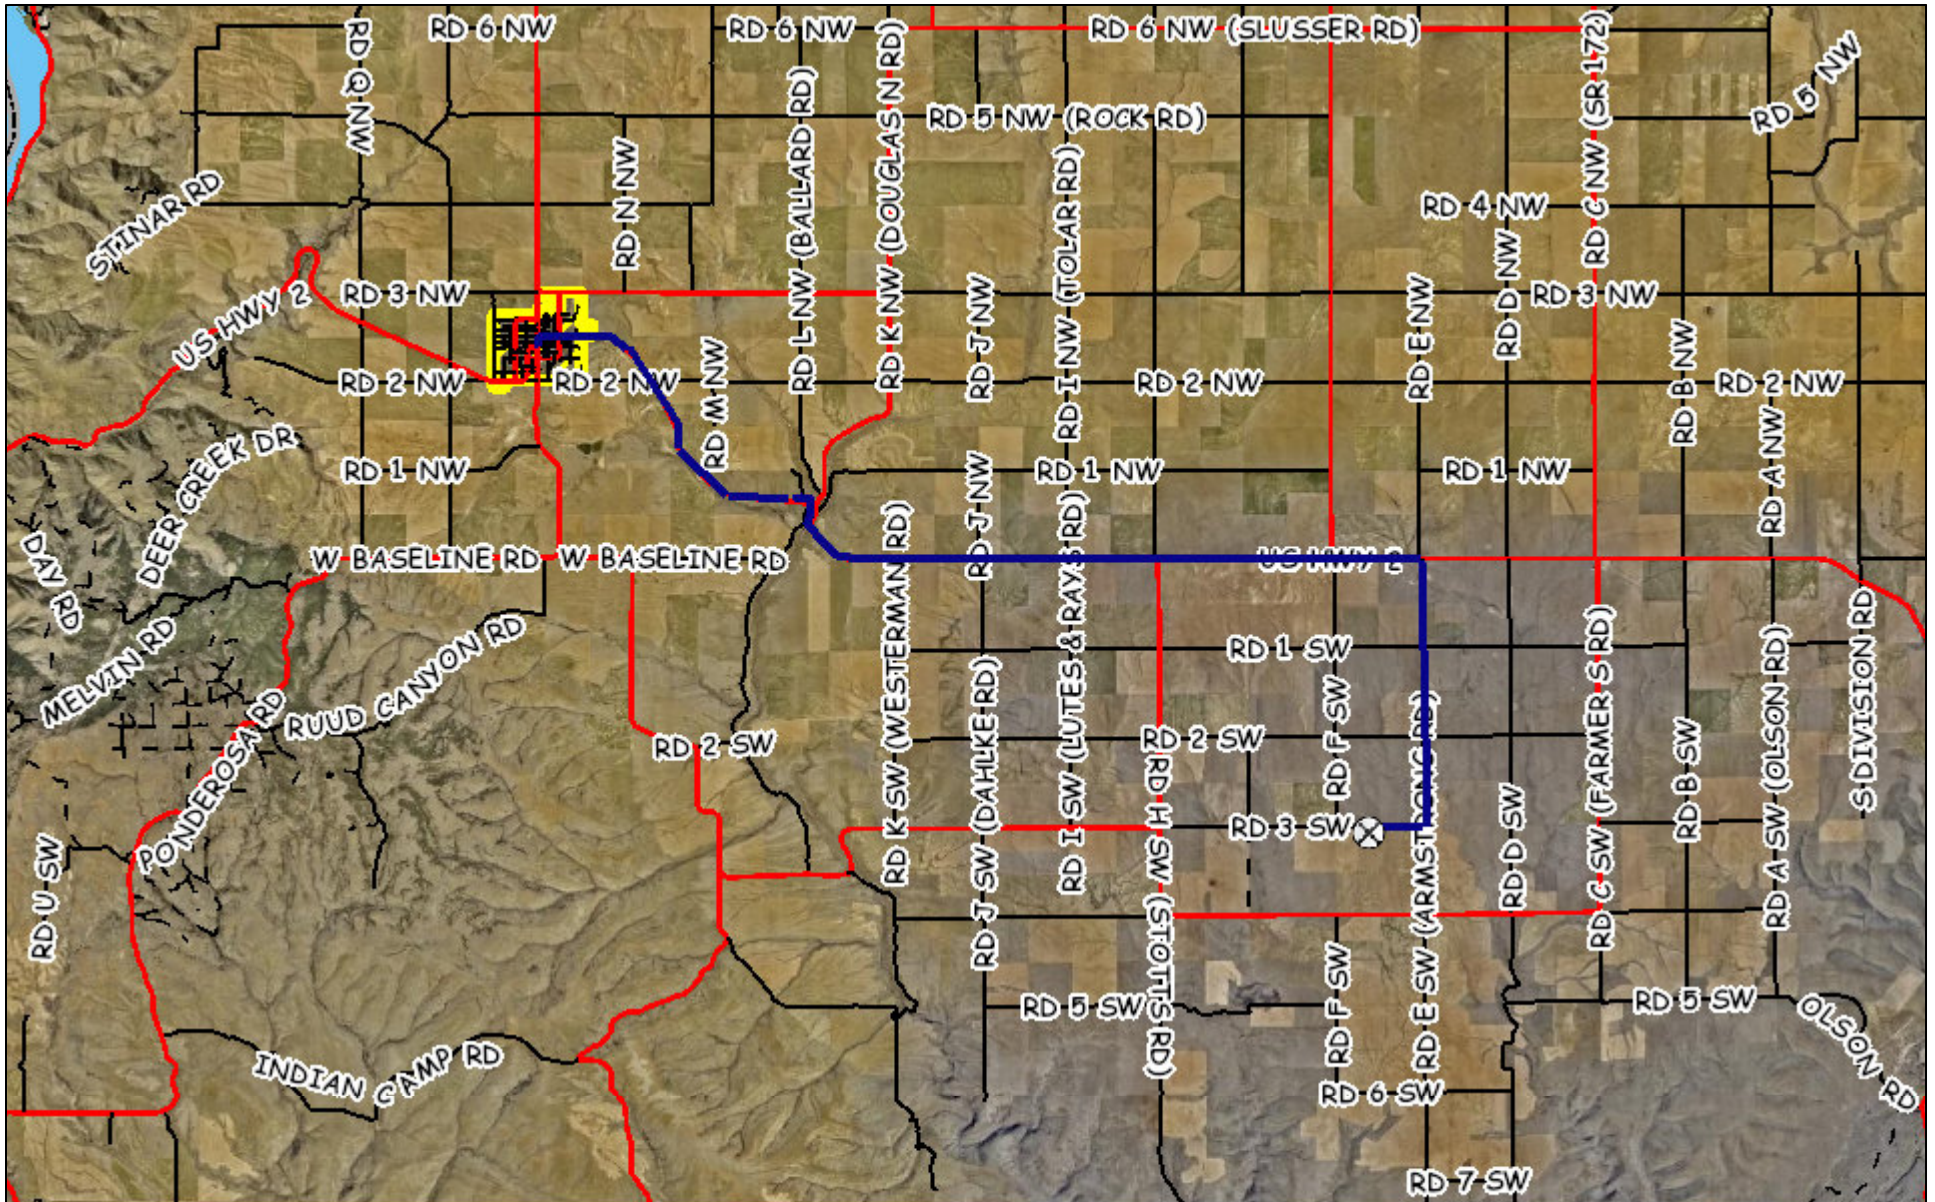

Douglas County, WA

11/14/2023, 12:27:09 PM

1:205,537

- | | | | |
|--------------------|-------------------|----------------|---------------|
| County Boundary | Minor Public Road | Airport | Section Lines |
| Minor Roads | Private Road | Railroad | Dams |
| Major Public Road | Proposed Road | Township Lines | Water |

Sources: Esri, HERE, Garmin, USGS, Intermap, INCREMENT P, NRCan, Esri Japan, METI, Esri China (Hong Kong), Esri Korea, Esri (Thailand),

Douglas County, WA GIS Department

Note: This map is intended for general information purposes only. Douglas County makes no claim as to the accuracy or current condition of the data shown on this map.